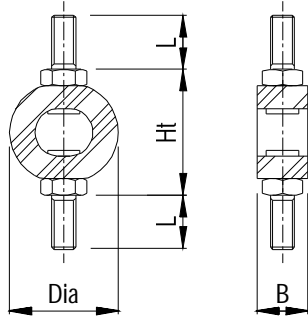

Miniature Buffers

Compounds Produced: 40° Shore A (Soft)  
 (Natural Rubber) 55° Shore A (Medium)  
 70° Shore A (Hard)

Part Number	Dia (mm)	Ht (mm)	B (mm)	Screw Thread Size x L (mm)
BF1031	18	18	9	M5 x 10
BF1032	25	24	13	M6 x 15
BF1033	39	42	19	M8 x 20

Part No. MINIATURE-BF1031

Part No. MINIATURE-BF1032

Part No. MINIATURE-BF1033