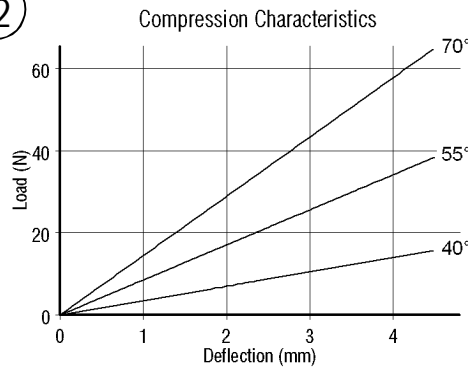

Part No. MINIATURE-BF1032