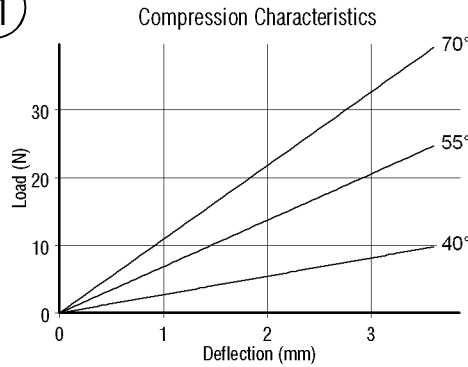

Part No. MINIATURE-BF1031