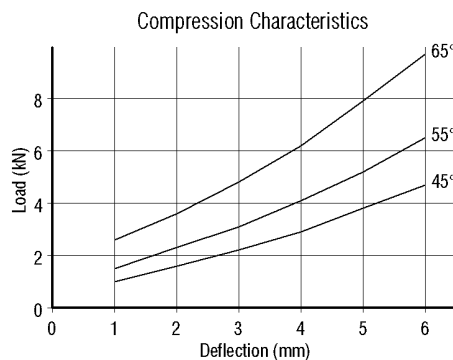

A variety of sizes is available with many held in stock. These mountings have built in rebound control.

Part No. TRIFLEX-MTG1086

Part No. TRIFLEX-MTG1087

Part No. TRIFLEX-MTG1088