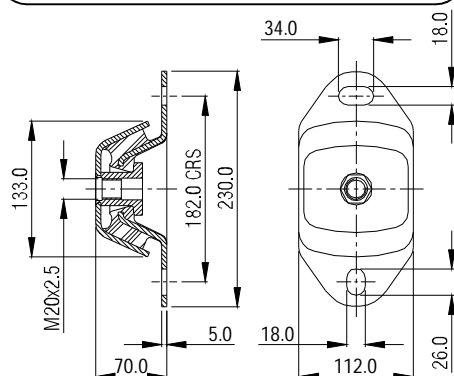

A variety of sizes is available with many held in stock. These mountings have built in rebound control.

Part No. TRIFLEX-MTG1086

Part No. TRIFLEX-MTG1087

Part No. TRIFLEX-MTG1088