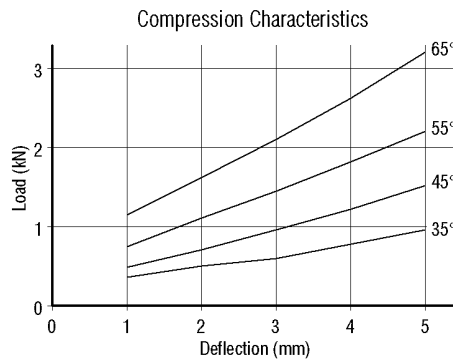

A variety of sizes is available with many held in stock. These mountings have built in rebound control.

Part No. TRIFLEX-MTG1086

Part No. TRIFLEX-MTG1087

Part No. TRIFLEX-MTG1088