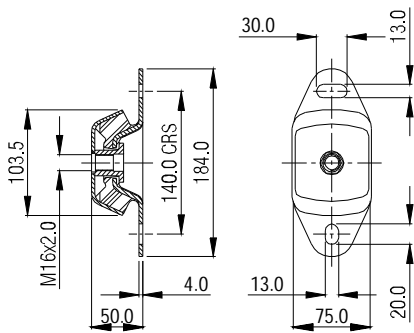

A variety of sizes is available with many held in stock. These mountings have built in rebound control.

Part No. TRIFLEX-MTG1086

Part No. TRIFLEX-MTG1087

Part No. TRIFLEX-MTG1088